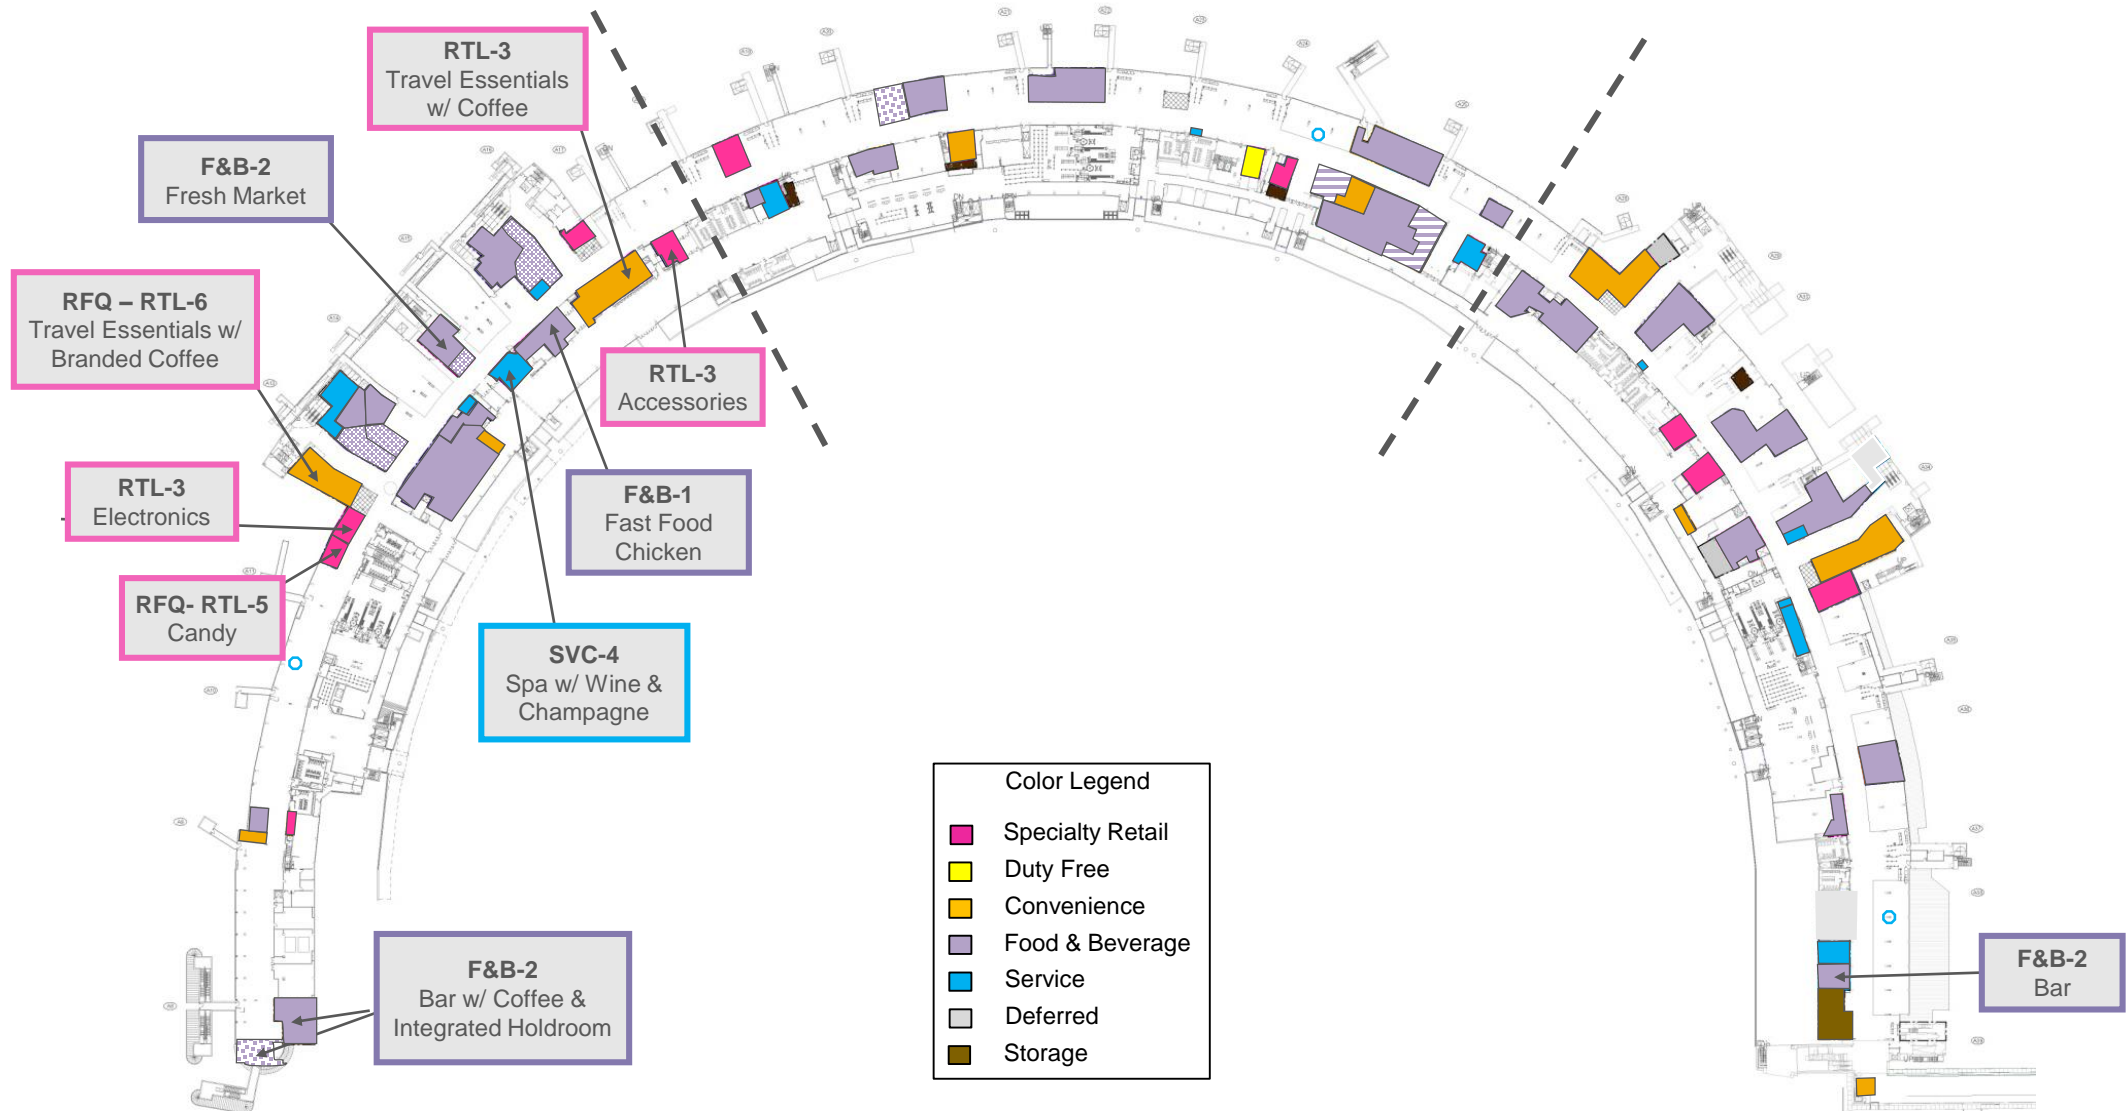

Terminal A

Package Directory

RFP Opportunities				
Package	Space ID	Terminal	Gate	Concept
F&B-1	A-2-040C-A01	A	A15	Fast Food Chicken
F&B-2	A-2-037D-A01	A	A15	Fresh Market
	A-2-002B-A01	A	A09	Coffee and Bar
	A-2-131C-A01	A	A38	Bar
RTL-3	A-2-043C-A01	A	A17	Travel Essentials w/ Drip Coffee
	A-2-027D-A01	A	A11	Electronics
	A-2-048C-A01	A	A17	Accessories
SVC-4	A-2-038C-A01	A	A15	Spa with Wine & Champagne
Request for Qualifications (RFQ) Opportunities				
RTL-5	A-2-026D-A01	A	A11	Candy
RTL-6	A-029D-A01	A	A13	Travel Essentials with Branded Coffee

Color Legend	
	Food & Beverage
	Retail
	Service