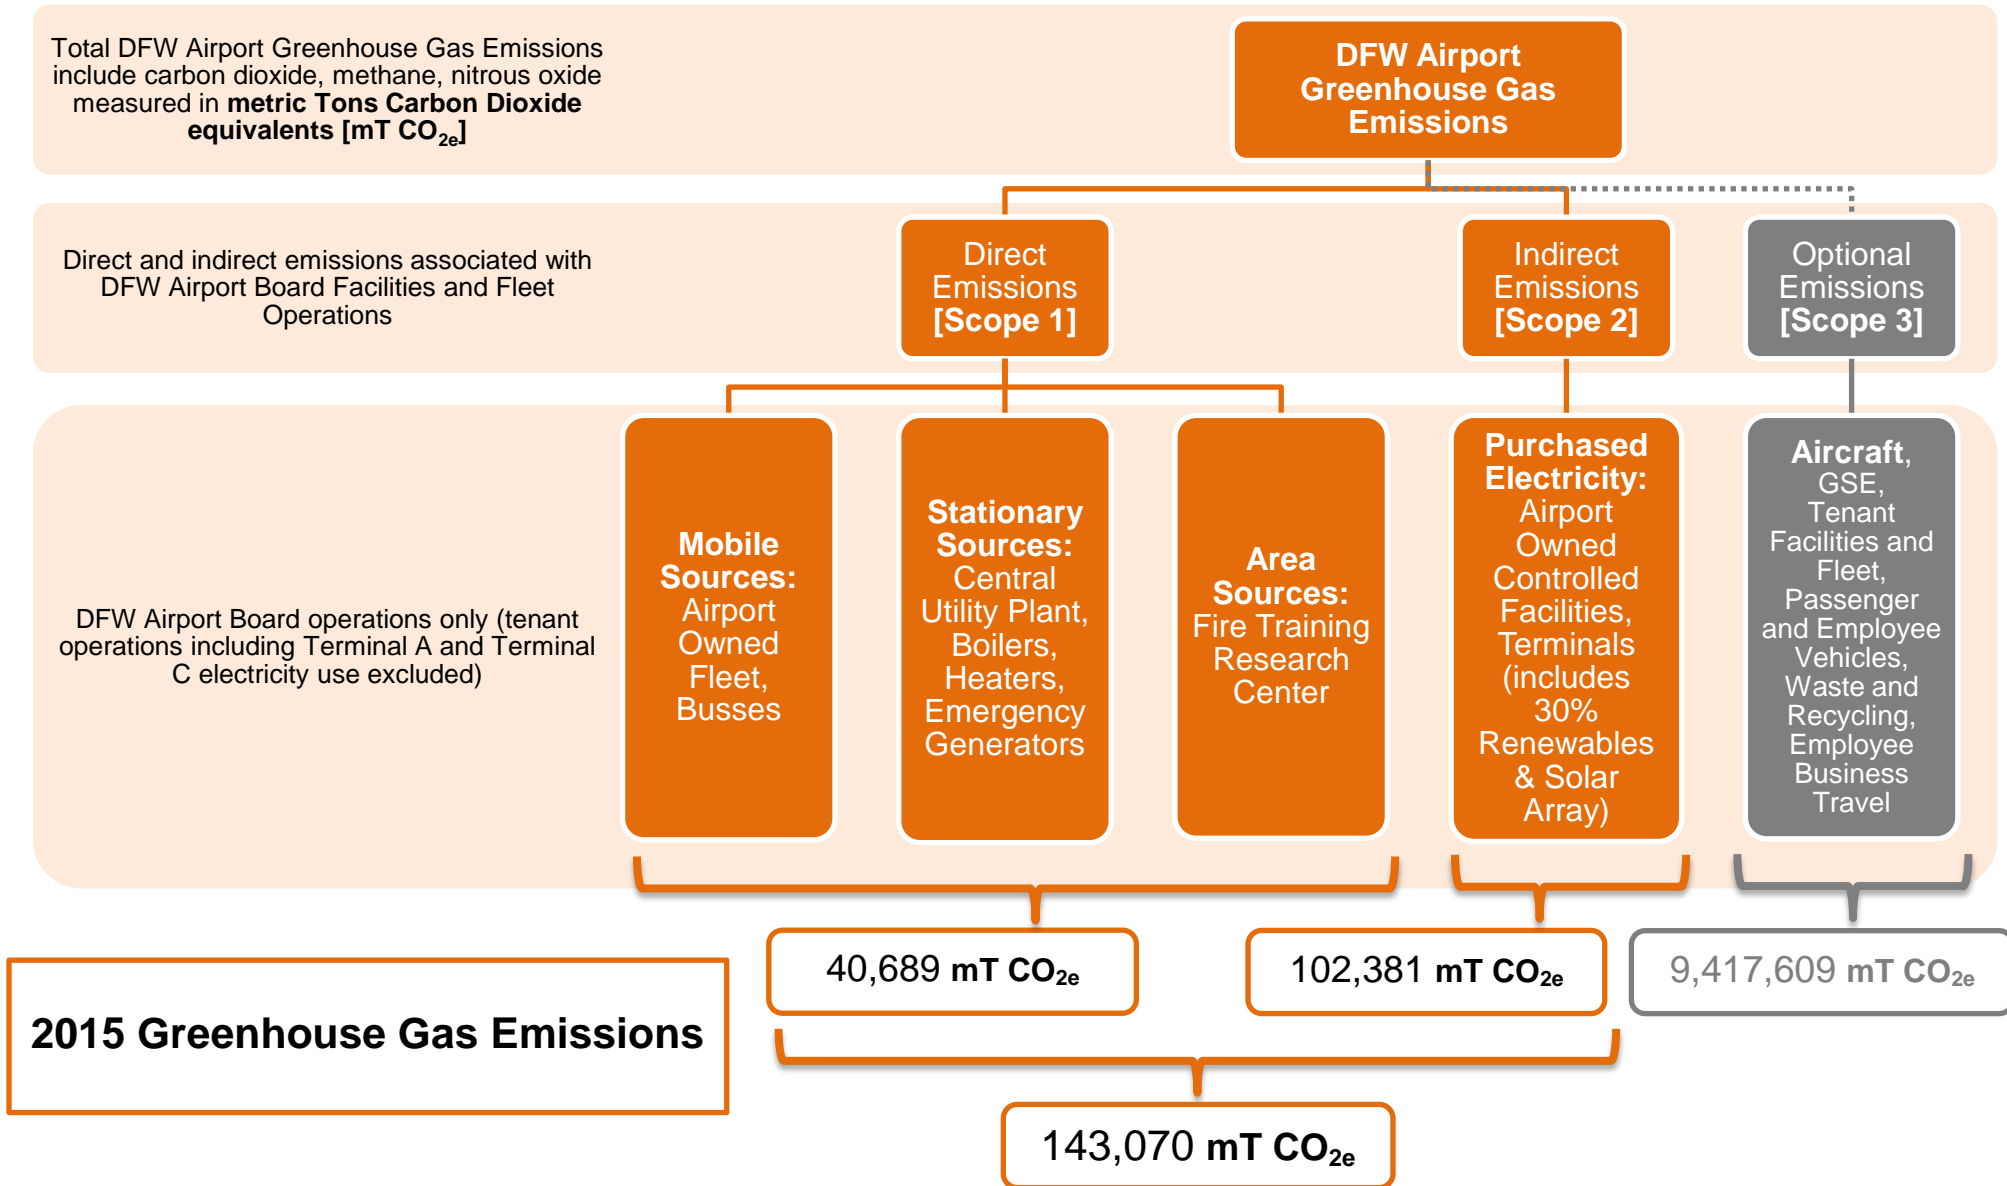

Dallas/Fort Worth International Airport Carbon Footprint – Market Based

Updated November 30, 2016

Dallas/Fort Worth International Airport Carbon Reductions and Offsets

Updated November 30, 2016