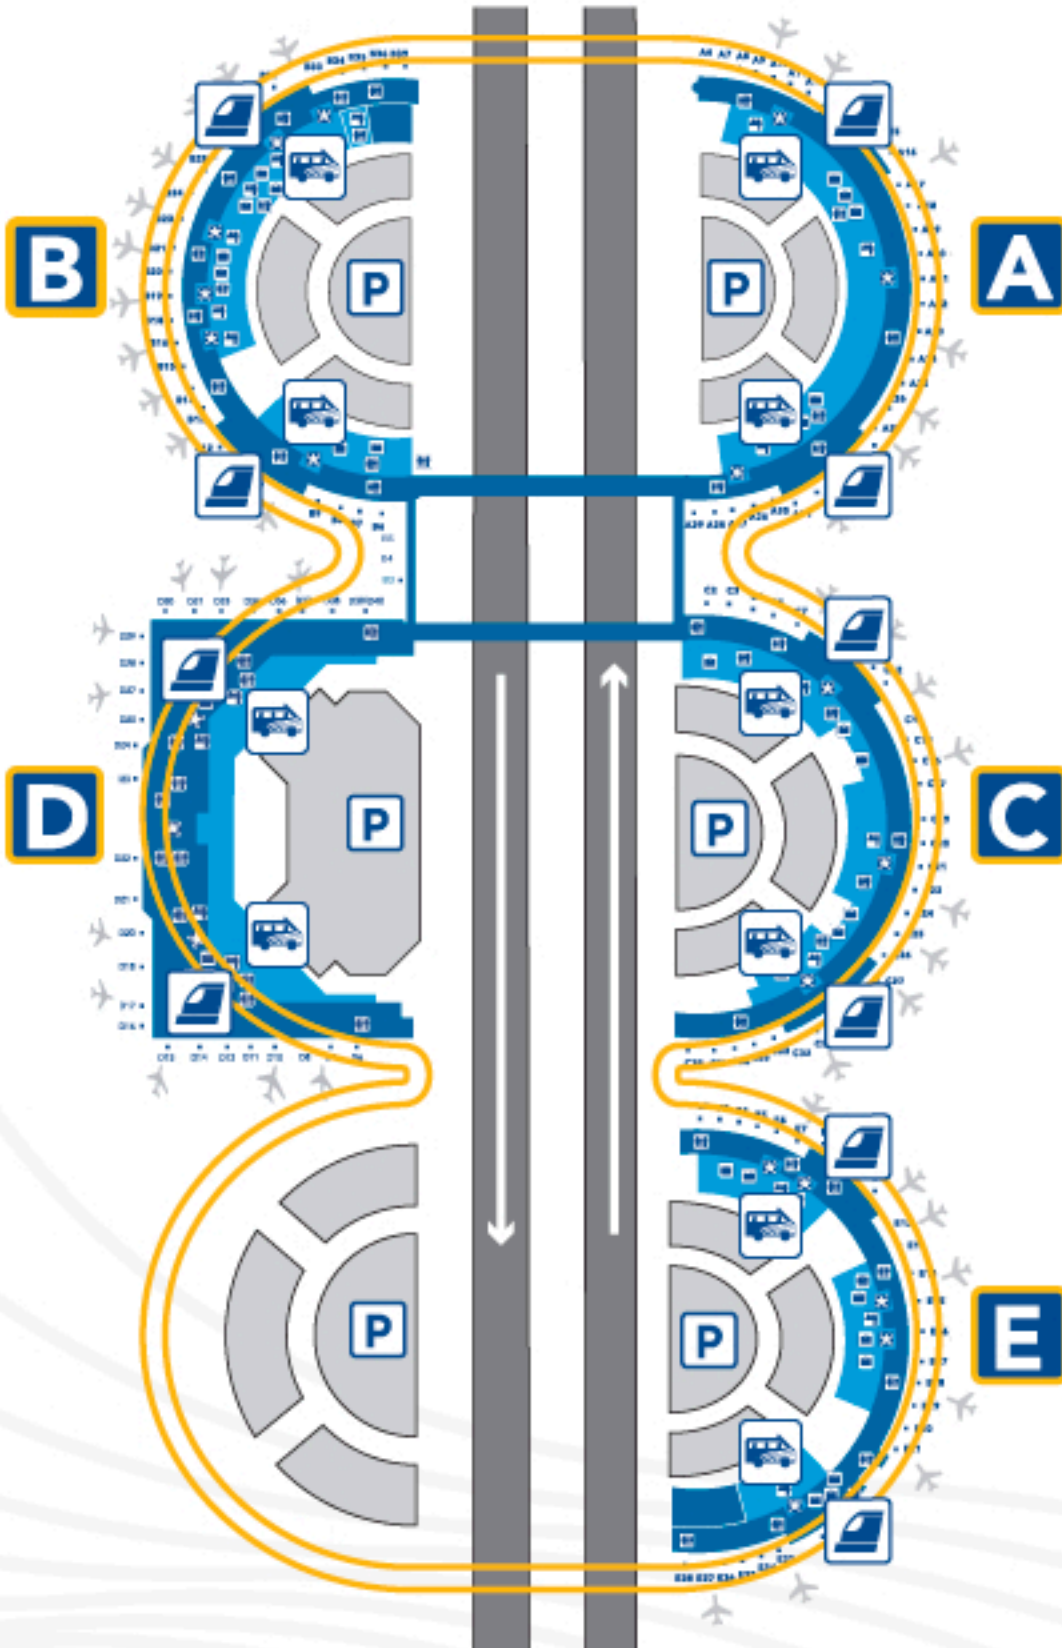

DFW International Airport Connecting/ Transfer Guide

DALLAS/FORT WORTH
INTERNATIONAL AIRPORT

Locations:

- Terminal A: Between A13 and A16
Between A29 and A34
- Terminal B: Between B9 and B12
Between B28 and B31
- Terminal C: Between C8 and C12
Between C27 and C32
- Terminal D: Between D11 and D20
Between D24 and D34
- Terminal E: Between E8 and E11
Between E31 and E32

Locations:

- Terminal A: Between A15 and A16
Between A25 and A26
- Terminal B: Between B12 and B13
Between B27 and B28
- Terminal C: Between C12 and C15
Between C24 and C27
- Terminal D: At D17 and at D24
- Terminal E: Between E9 and E13
Between E18 and E21