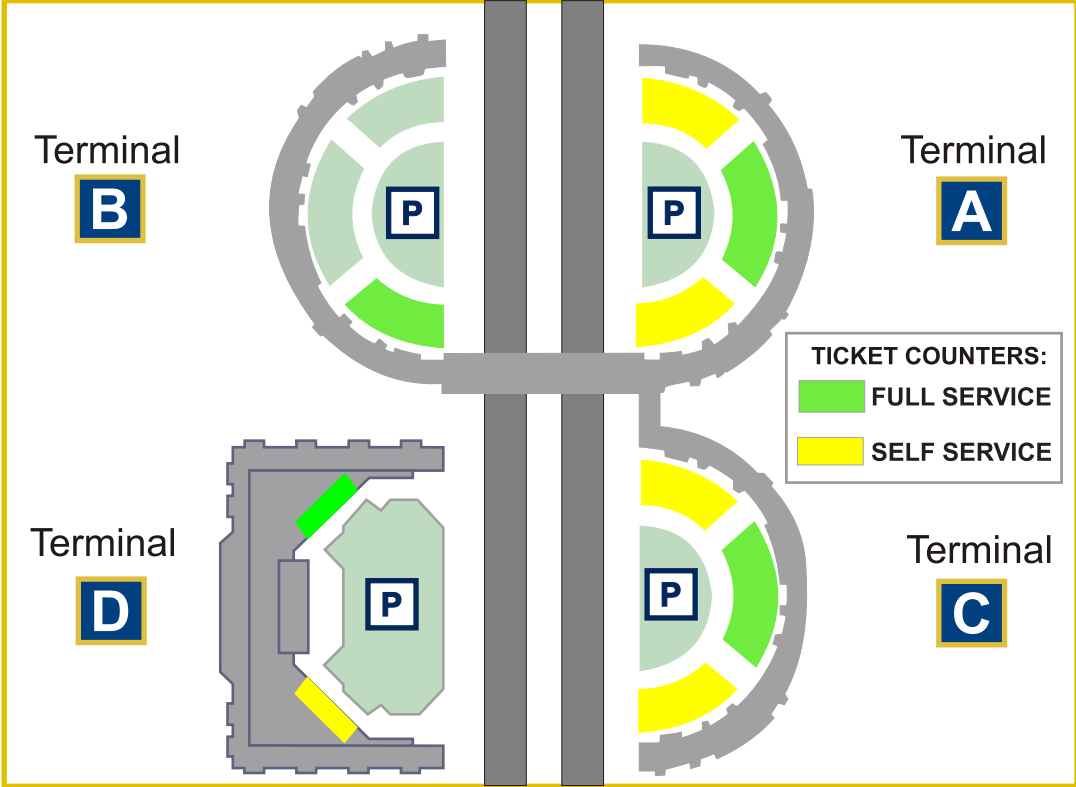

American Airlines®

DALLAS/FORT WORTH
INTERNATIONAL AIRPORT