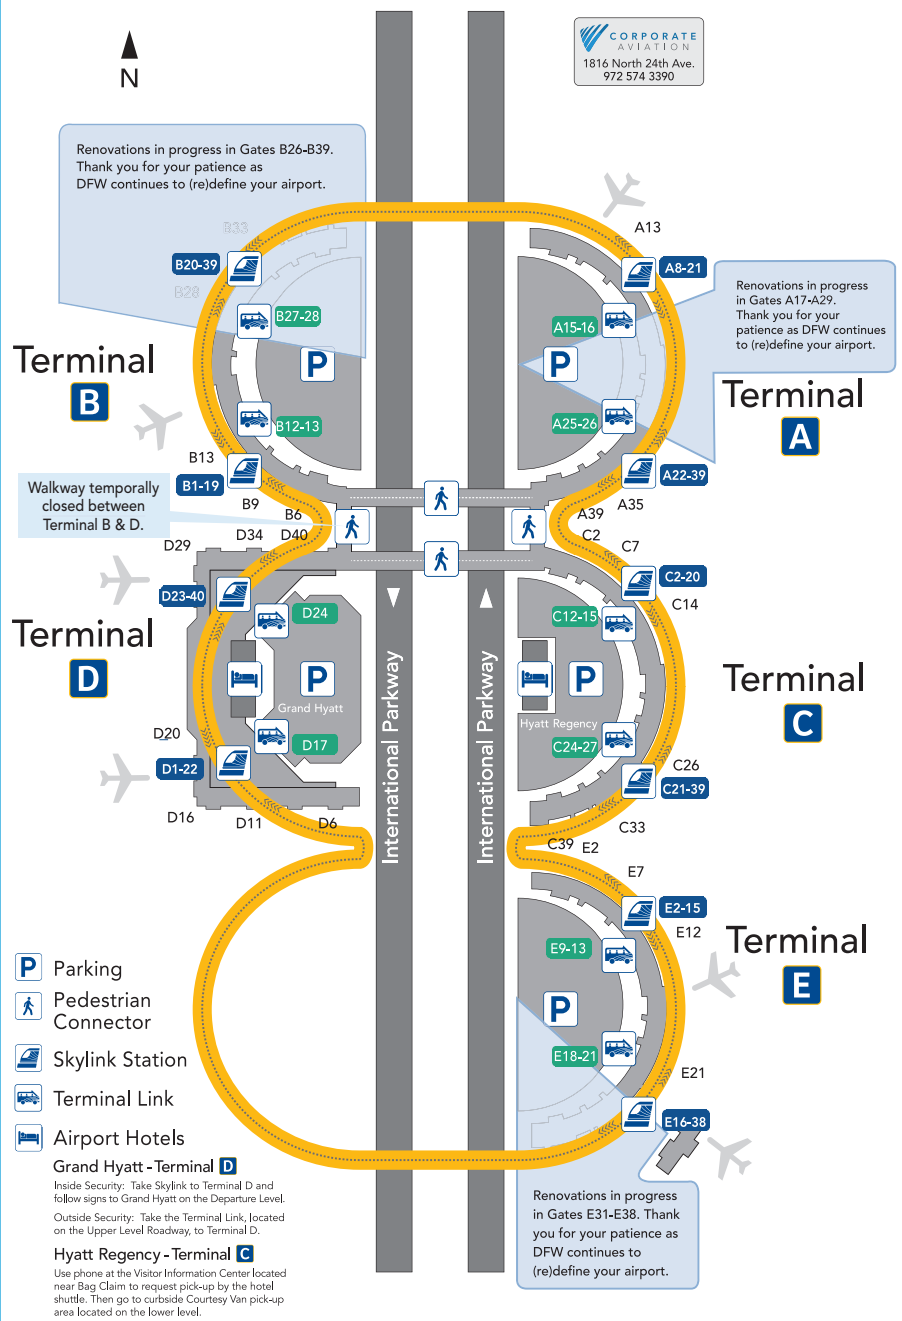

Restrooms

Inside Security

- A** A10**, A11**, A18**, A23**, A29**, A37**,
- B** B5**, B7, B10**, B14, B18**, B23, B28, B33**, B35, B37,
- C** C2**, C7, C8, C19**, C21, C27**, C35**,
- D** D6L3**, D10L3**, D-17L3**, D20L3**, D22L3**, D24L3**, D27L3**, D29L3**, D36L3**, D40L3**
- E** E2**, E14**, E7**, E17, E21, E26, E32**

Outside Security*

- A** A17**, A28**,
- B** B7**, B19**, B25, B37**,
- C** C4**, C7**, C8, C19**, C21, C27**, C35**,
- D** D06L3**, D10L3**, D17L3**, D20L3**, D22L3**, D24L3**, D27L3**, D29L3**, D36L3**, D36L3**, D40L3**
- E** E5, E14**, E31**

DALLAS/FORT WORTH INTERNATIONAL AIRPORT

DFW Airport Guide Map

How To Connect At DFW

- Skylink** For transportation between terminals while inside security.
- Terminal Link** For transportation between terminals while outside security.

Airline Clubs

	A	B	C	D	E
American Airlines					
Admiral's Club	A24	B6	C20	D23	
British Air/Lufthansa				D21	
Delta Air Lines Sky Club					E10
Korean/KLM Air Lounge				D21	
Priority Pass				D21	E7
QANTAS				D21	
The Club at DFW				D21	
United Club					E7