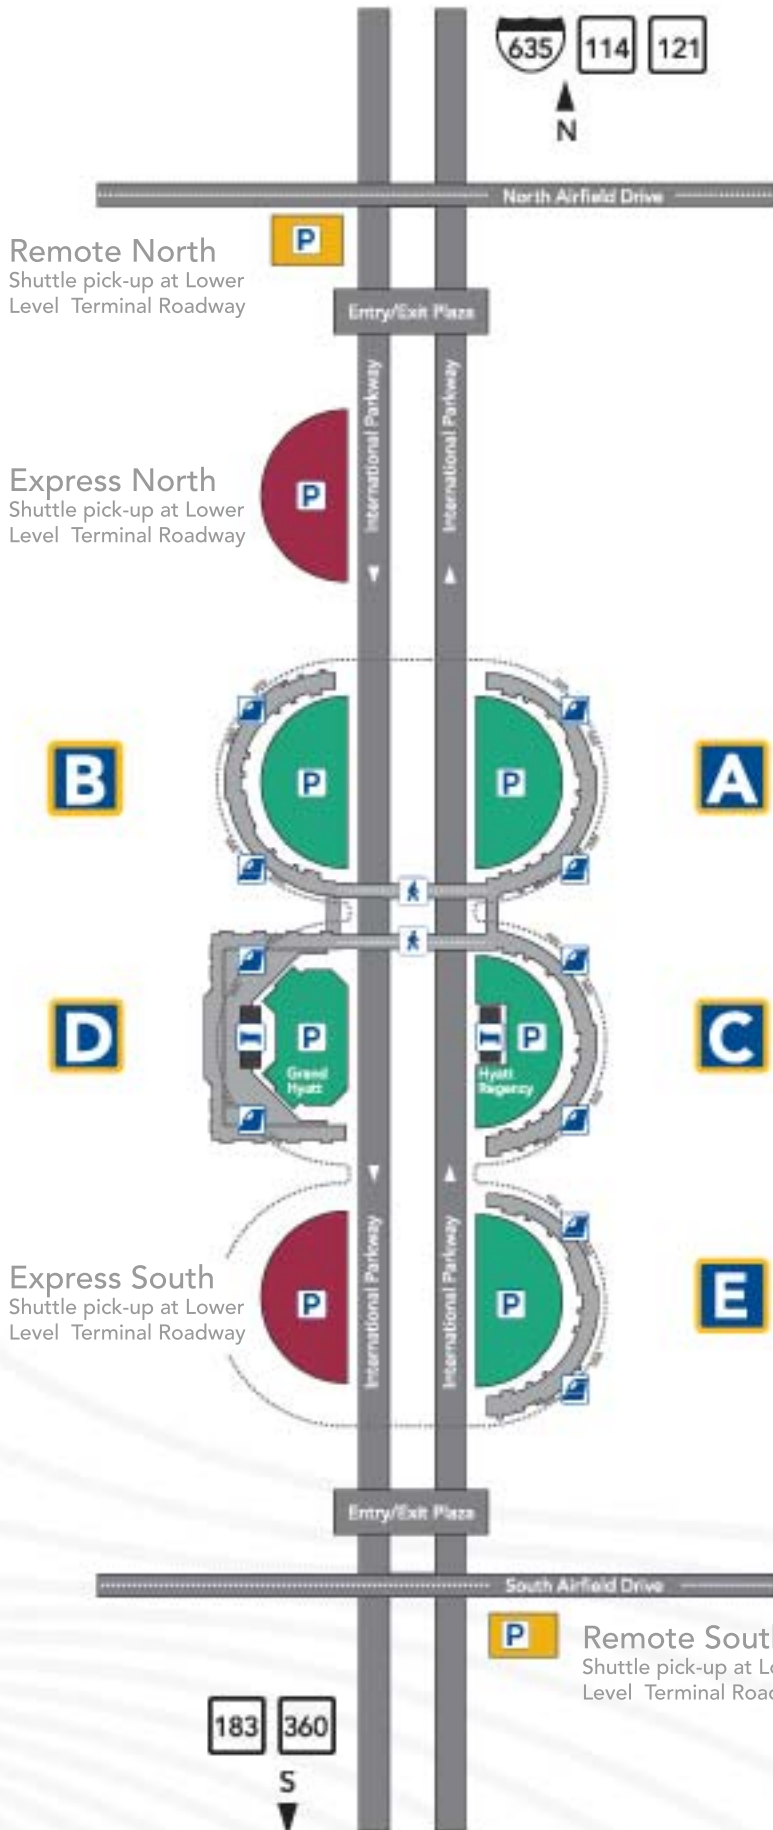

# DFW Airport Parking Guide

DALLAS/FORT WORTH  
INTERNATIONAL AIRPORT

**DFW AIRPORT  
VALET**

\$21/day

**P terminal**

\$17/day

**P express**

\$10 - \$12/day