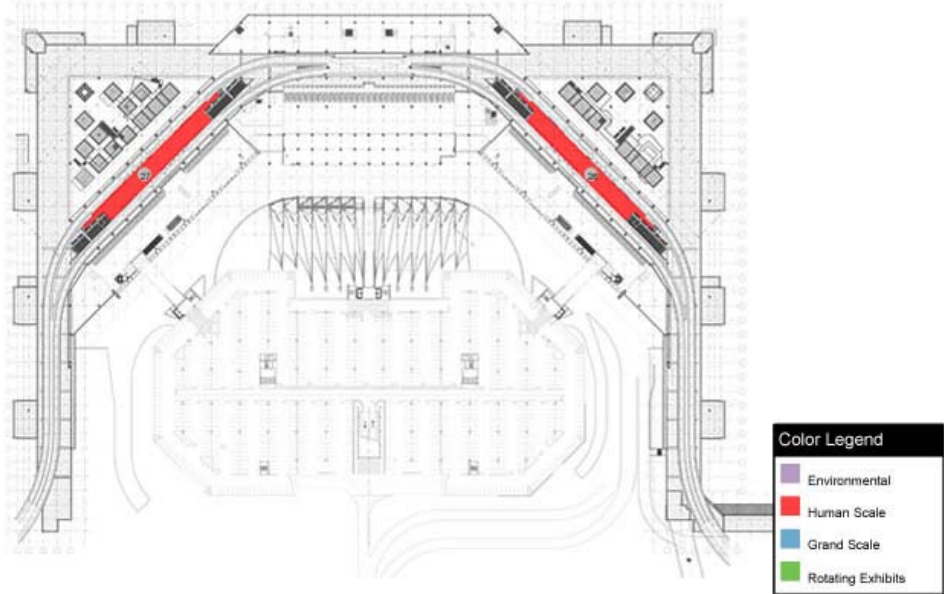

SECTION FIVE
TERMINAL FLOOR PLANS

Color Legend	
Environmental	Purple
Human Scale	Red
Grand Scale	Blue
Rotating Exhibits	Green

Arrivals Level

Integrated Art Locations

Departures Level

Integrated Art Locations

APM Level

Integrated Art Locations

INS Level