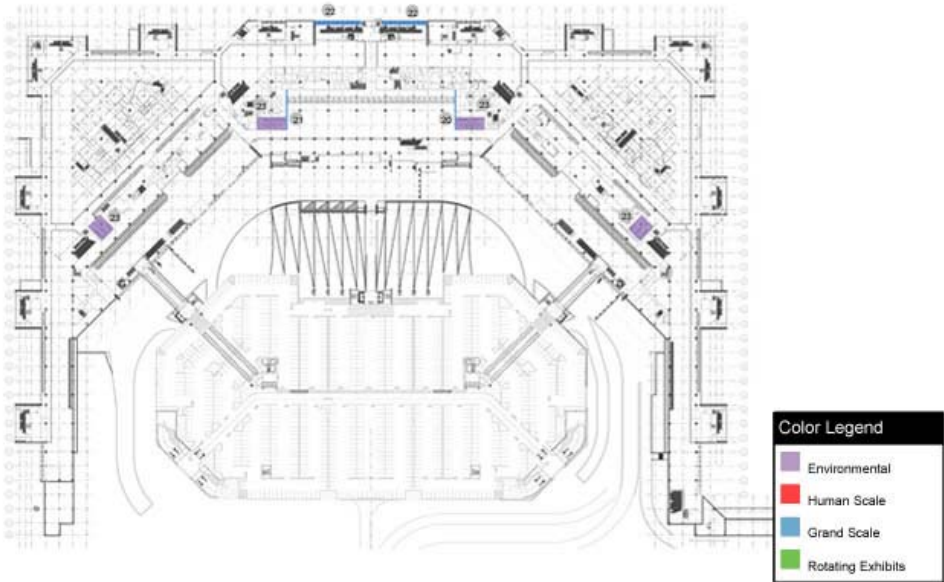

SECTION FIVE
TERMINAL FLOOR PLANS

Color Legend	
Environmental	Purple
Human Scale	Red
Grand Scale	Blue
Rotating Exhibits	Green

Arrivals Level

Integrated Art Locations

Departures Level

Integrated Art Locations

APM Level

Integrated Art Locations

INS Level