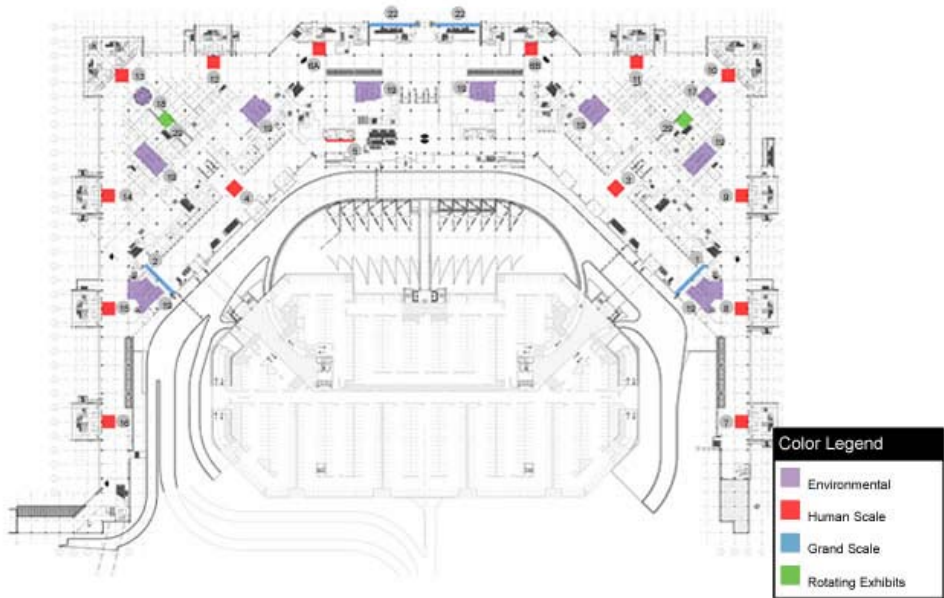

SECTION FIVE
TERMINAL FLOOR PLANS

Color Legend	
Environmental	Purple
Human Scale	Red
Grand Scale	Blue
Rotating Exhibits	Green

Arrivals Level

Integrated Art Locations

Departures Level

Integrated Art Locations

APM Level

Integrated Art Locations

INS Level