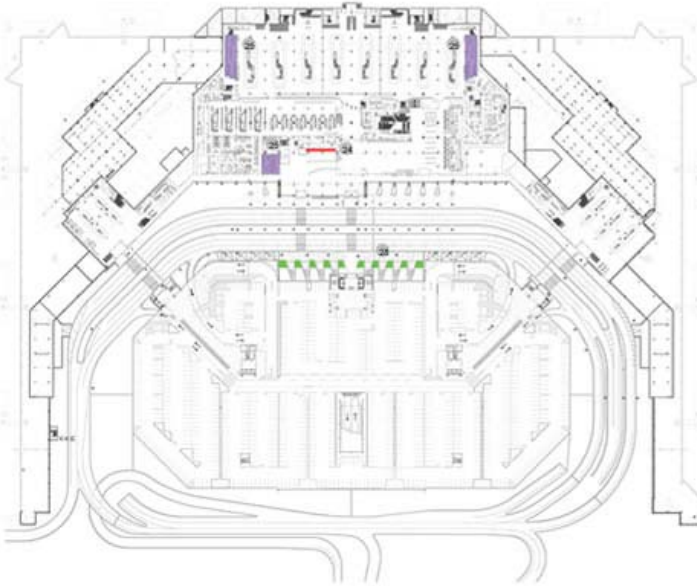

SECTION FIVE
TERMINAL FLOOR PLANS

Color Legend	
Environmental	Purple
Human Scale	Red
Grand Scale	Blue
Rotating Exhibits	Green

Arrivals Level

Integrated Art Locations

Departures Level

Integrated Art Locations

APM Level

Integrated Art Locations

INS Level