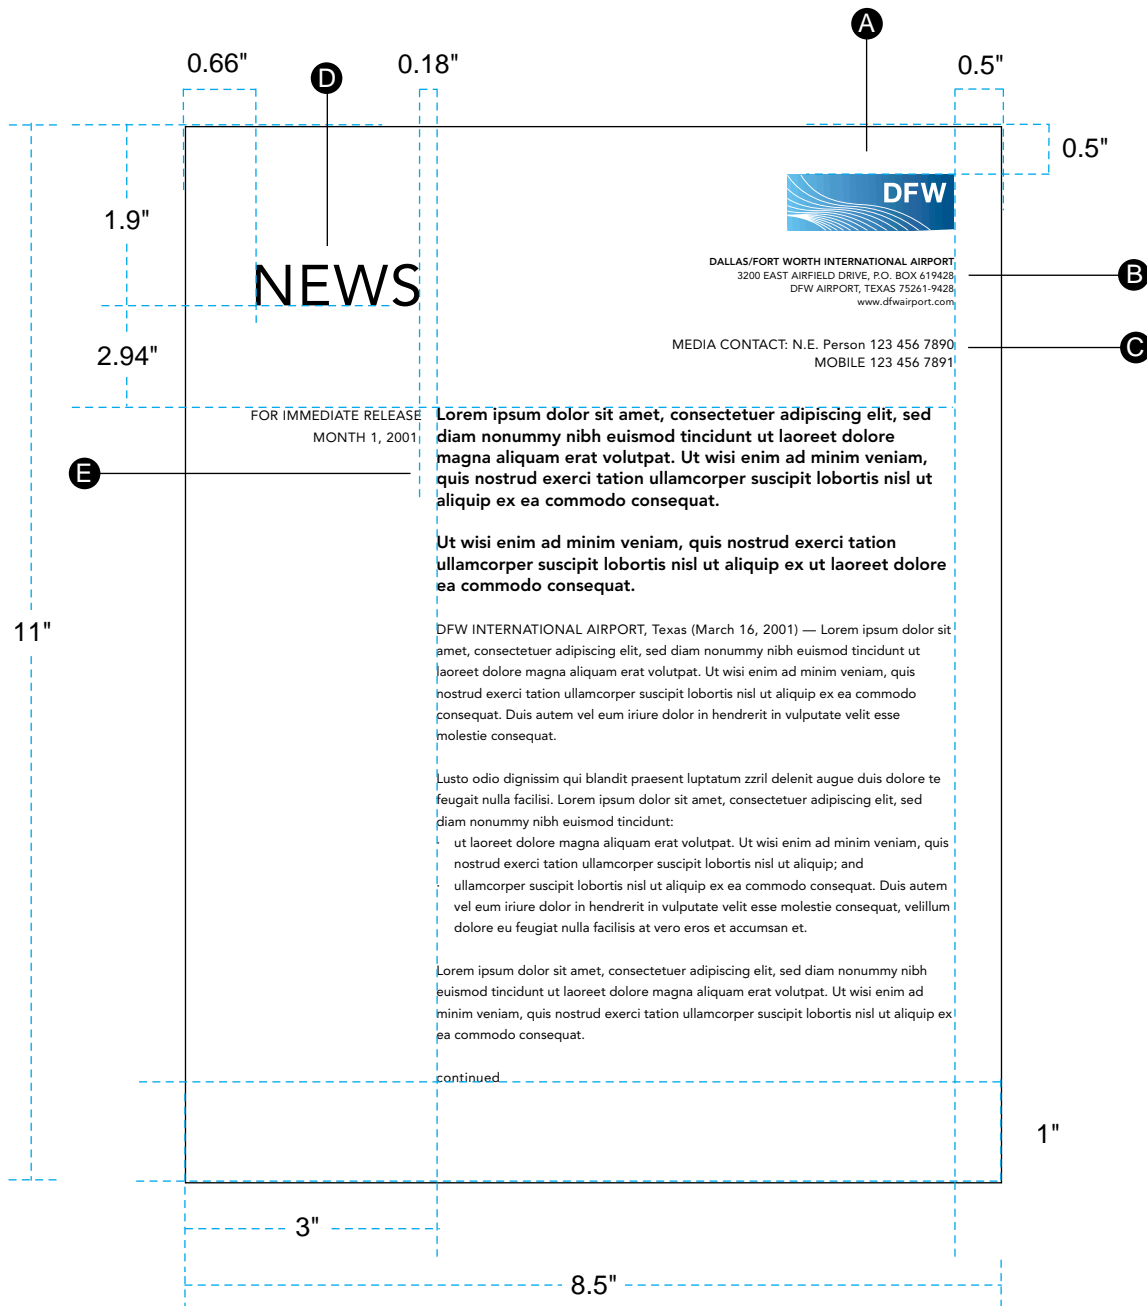

# DFW NEWS SHEET SPECIFICATIONS

SIZE: 8.5" X 11"

All files must be downloaded from the DFW Online Brand Identity Guidelines. These specifications are for reference only.

- A. The DFW Offset Gradient Logo (L\_Off.eps) must be used and can be downloaded from the DFW Online Brand Identity Guidelines. When downloading the DFW Logo, it is important to read the attached "Read Me" file for clear instructions on offset printing.
- B. This information is offset printed on the News Sheet.
  - 7.5pt Avenir 55 bolded ("Heavy" on Mac Platform) and Avenir 55 ("Roman" on Mac platform)
  - 10.5pt leading
  - Tracking of 2
  - Black ink
- C. Contact information can be amended.
  - 10pt Avenir 55 ("Roman" on Mac platform) ALL CAPS
  - 13pt leading
  - Spacing "Normal"
- D. The NEWS heading is offset printed on the News Sheet.
  - 44pt Avenir 55 ("Roman" on Mac platform)
  - Kerning of 4
  - Black ink
- E. To add your own text, a Microsoft® Word template for the News Sheet can be downloaded from the DFW Online Brand Identity Guidelines.

NOTE: Illustration is at 50% of actual size; all specifications are at 100%.

The News Sheet prints on Fox River Starwhite Sirius Smooth 24lb. Writing.